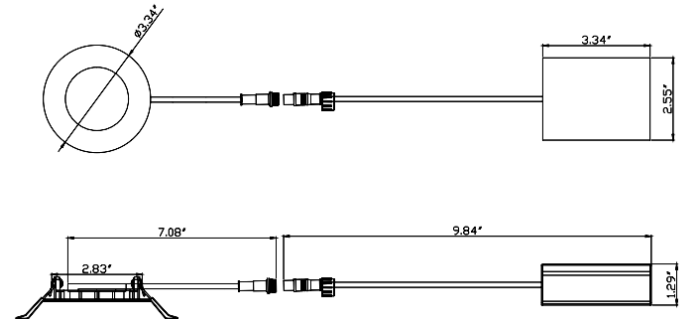

DIMENSIONS:

Junction box 1" thick included with fixture

1/4" (Thick)

- RSL3-27K RSL3-30K
- RSL3-30K-BN RSL3-30K-ORB
- RSL3-40K RSL3-50K
- RSL3-MCT RSL3-MCT-BN
- RSL3-MCT-ORB

LED ULTRA SLIM RECESSED LIGHTS

Ideal for New as well as old residential and commercial constructions.

ELECTRICAL SPECIFICATIONS:

- Voltage: 120VAC
- Wattage: 6W
- Power factor: >0.90
- Efficacy: 66LM/W, 70LM/W

HOUSING SPECIFICATIONS:

- 1/4" Thick
- Die-cast Aluminum with white powder coat finish
- Pot light housing is not required even for insulated ceiling
- Junction box 1" thick included with fixture
- Type IC rated: Approved for direct contact with insulation
- Operating temperature: -40°F ~ 104°F
- Lifespan: 50,000 Hrs.
- Air-tight and damp location approved

OPTIONAL ACCESSORIES:

RSL-EXT-10FT

RSL3-RI

| MODEL | DESCRIPTION |
|--------------|--|
| RSL-EXT-10FT | 10 Ft. Extension Cable For use with all Slim Light |
| RSL3-RI | 3" Round Rough-in Plate, 26" long |